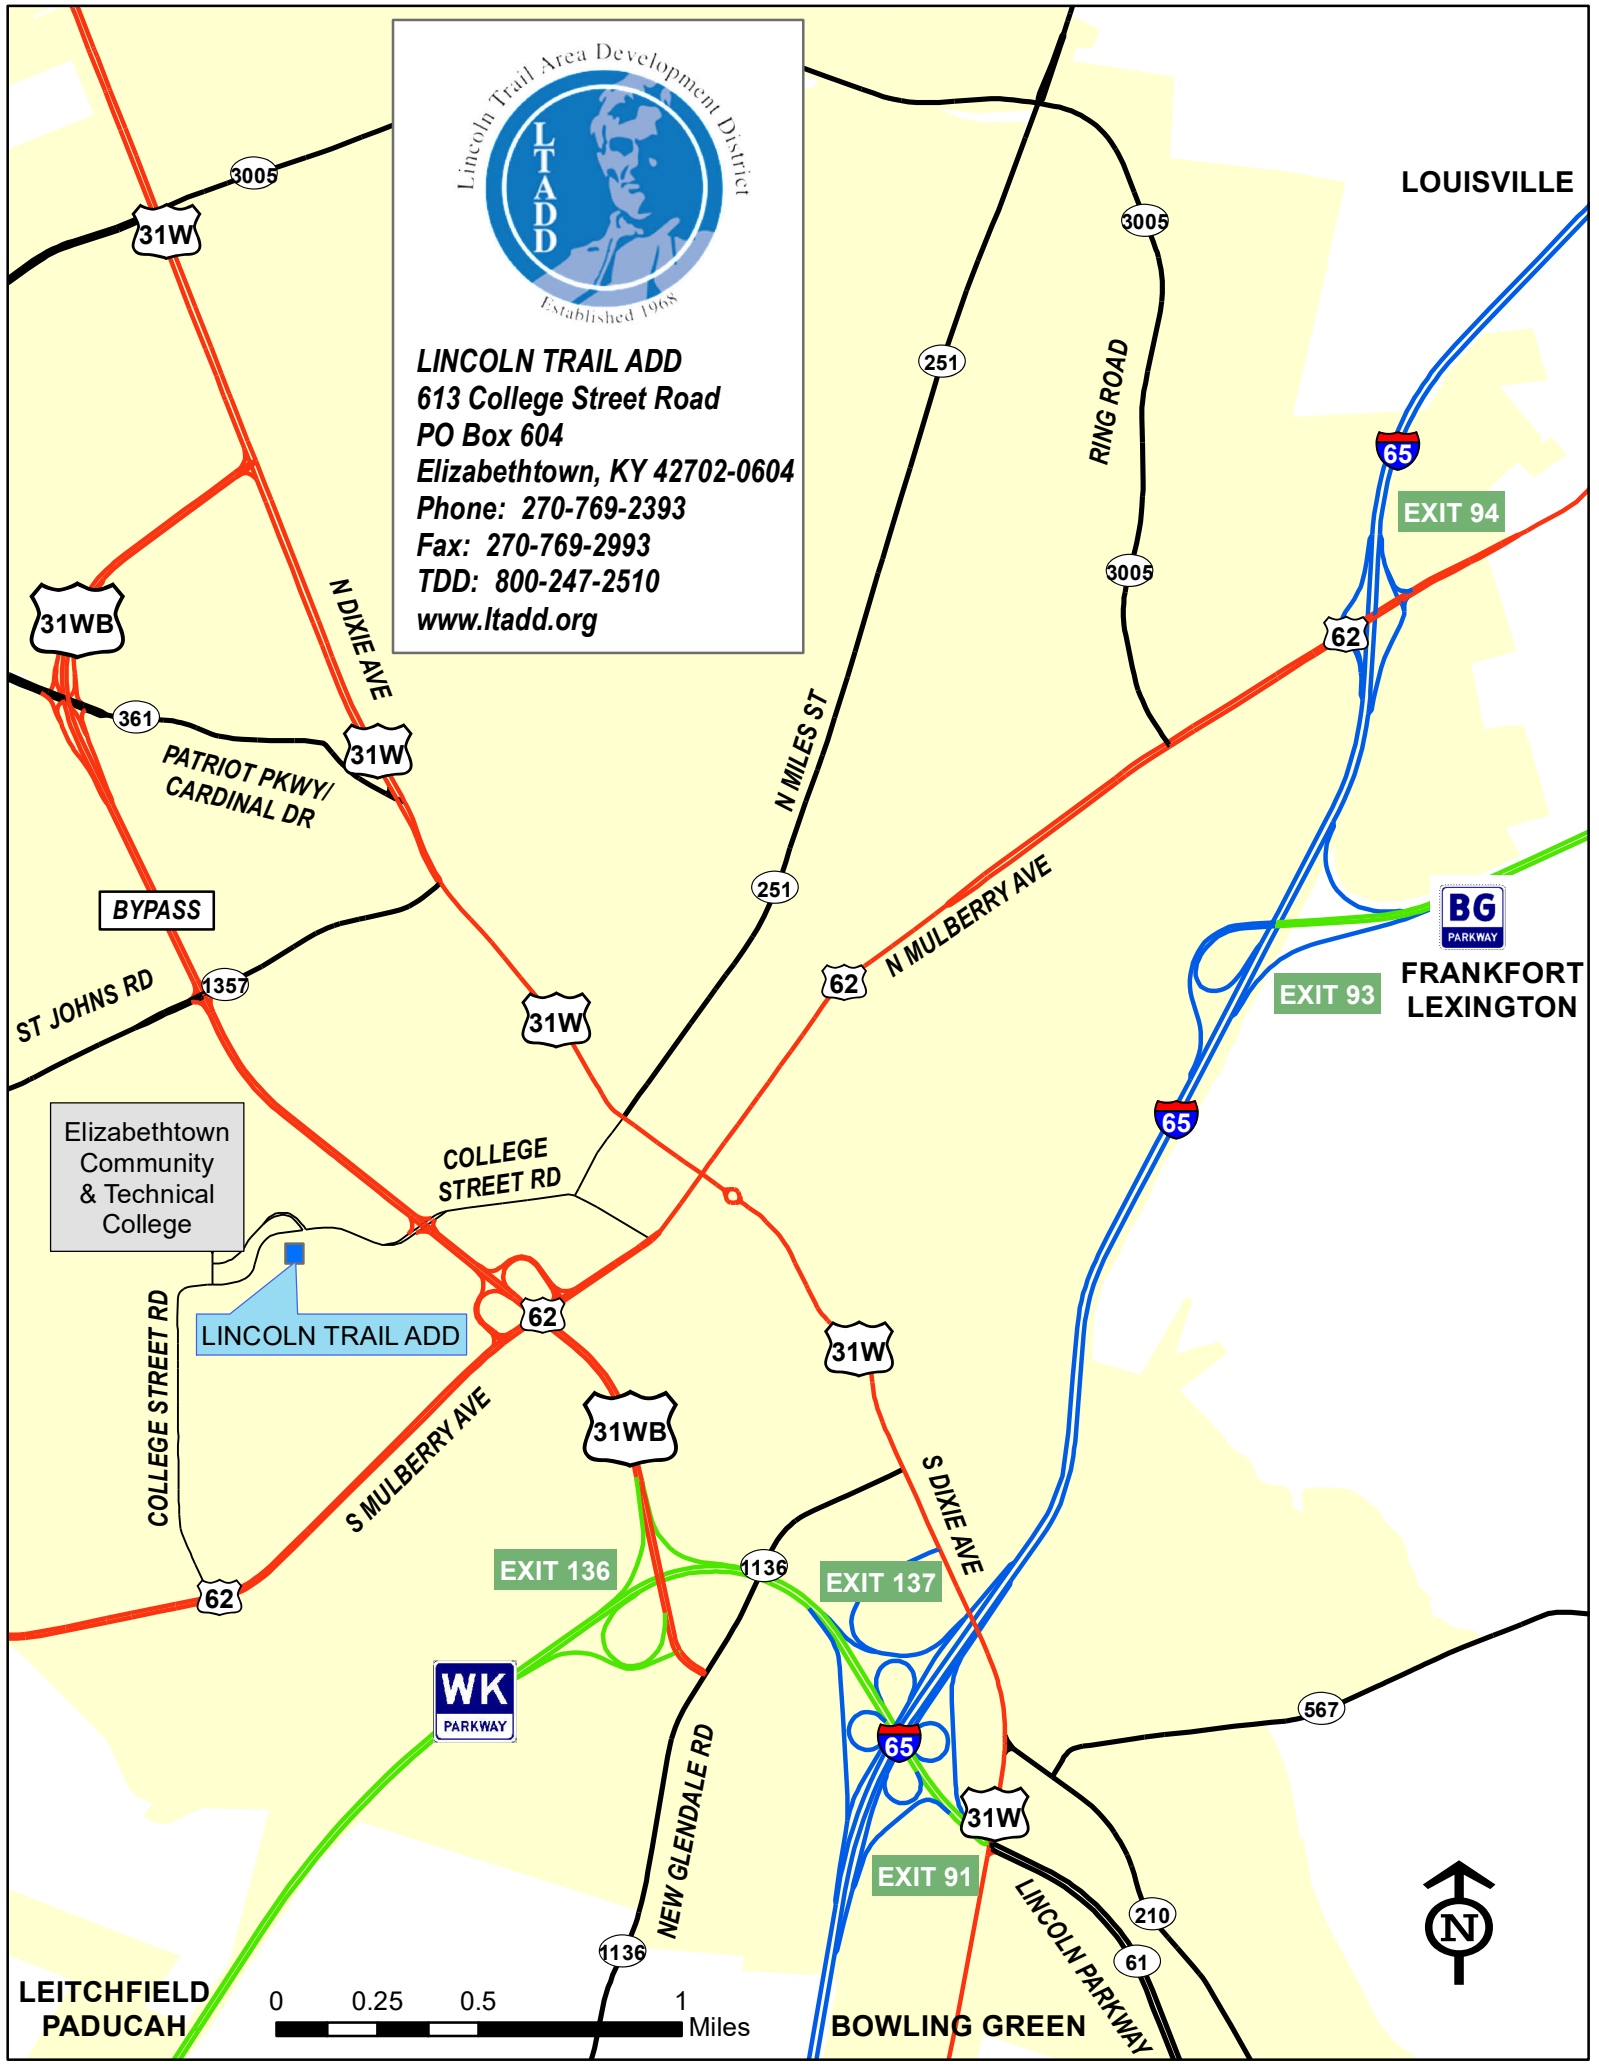

**LINCOLN TRAIL ADD**  
613 College Street Road  
PO Box 604  
Elizabethtown, KY 42702-0604  
Phone: 270-769-2393  
Fax: 270-769-2993  
TDD: 800-247-2510  
www.ltadd.org

Elizabethtown  
Community  
& Technical  
College

LINCOLN TRAIL ADD

WK  
PARKWAY

BG  
PARKWAY

LEITCHFIELD  
PADUCAH

BOWLING GREEN

LOUISVILLE

FRANKFORT  
LEXINGTON